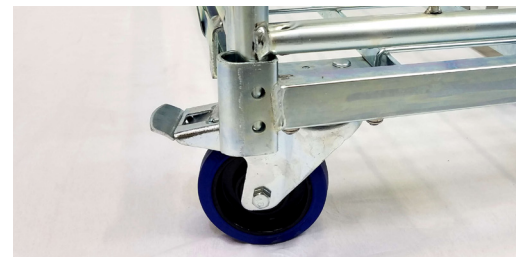

## THE IDEAL MODULE FOR LIGHT VOLUMINOUS FLOWS

- A large half-opening side for optimal ergonomics
- Compatible with Bicylift trailer via the pallet fork (mandatory)

### ➤ TECHNICAL DATA

External dimensions	120 x 80x 180cm	Max payload	155 kg
Empty weight	45 kg		

BicyLift, a range of patented solutions designed by FlexiModal

FlexiModal - FRANCE, Simplified Joint Stock Company with variable capital  
contact@fleximodal.fr +33 222 930 940