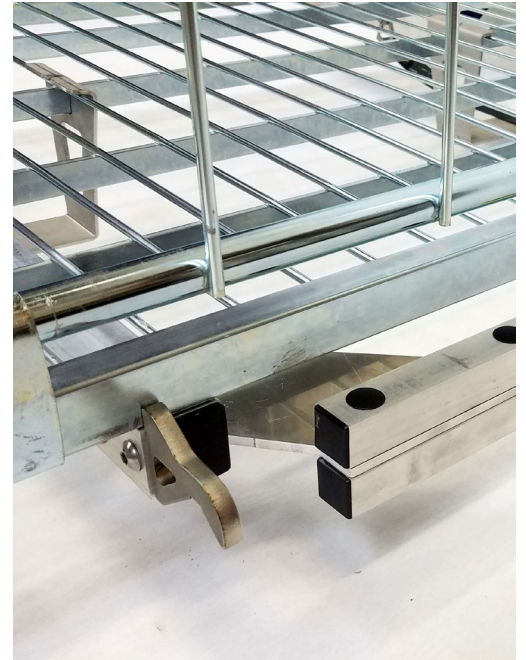

## THE IDEAL MODULE FOR LIGHT VOLUMINOUS FLOWS

- A large half-opening side for optimal ergonomics
- Compatible with Bicylift trailer via the pallet fork (mandatory)

### ➤ TECHNICAL DATA

External dimensions	120 x 80x 180cm	Max payload	155 kg
Empty weight	45 kg		

BicyLift, a range of patented solutions designed by FlexiModal

FlexiModal - FRANCE, Simplified Joint Stock Company with variable capital  
contact@fleximodal.fr +33 222 930 940